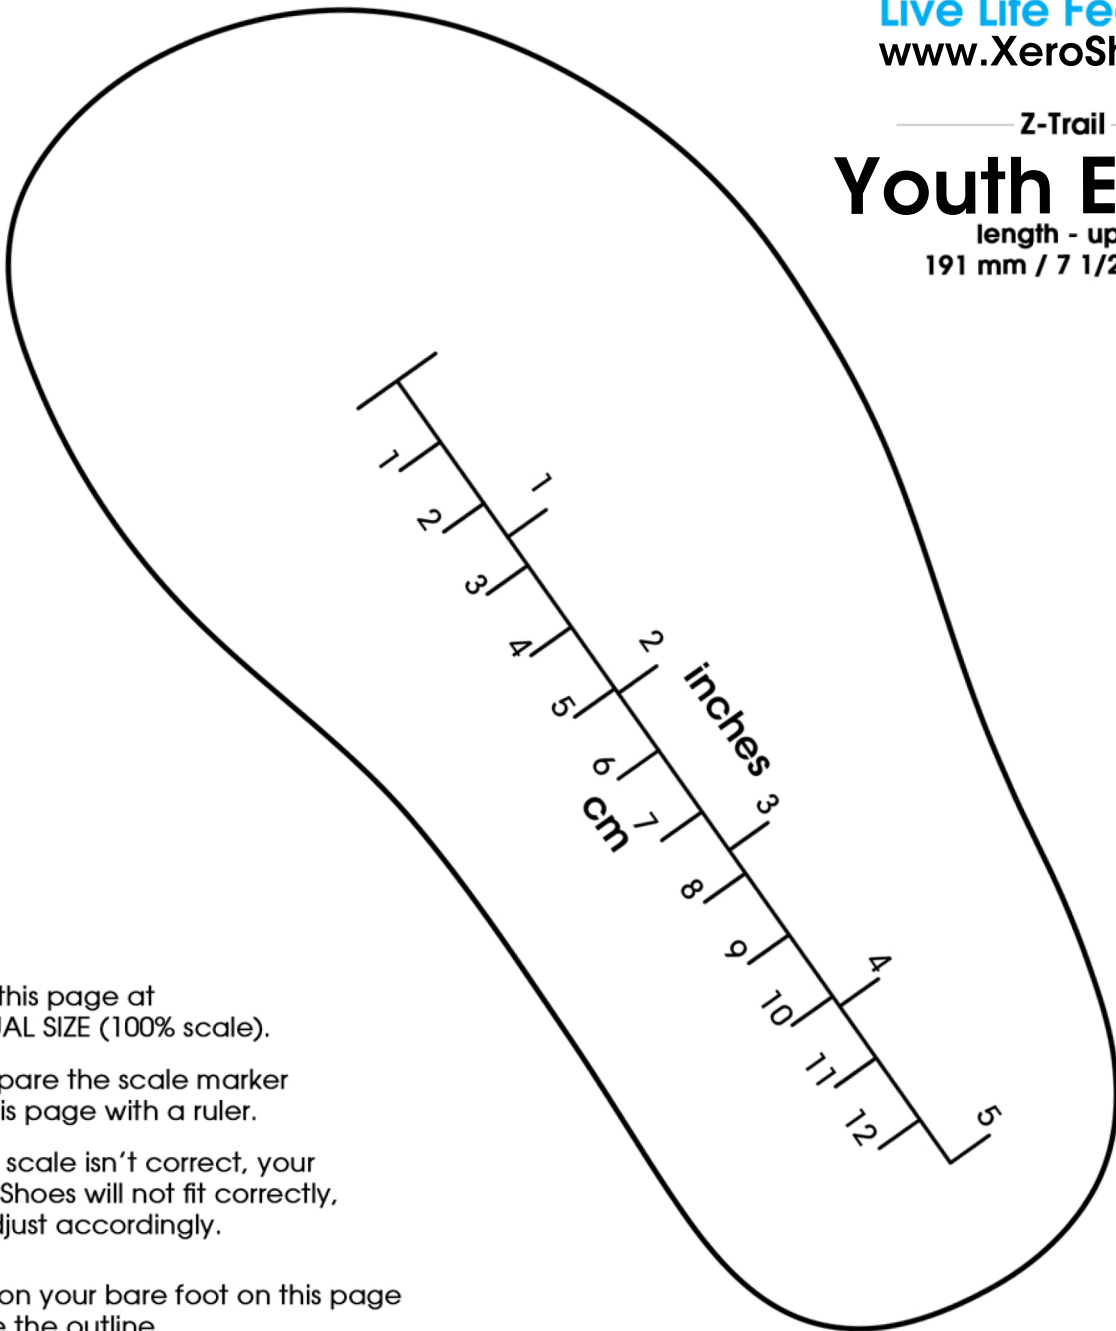

XERO SHOES[®]

Live Life Feet First!

www.XeroShoes.eu

Z-Trail

Youth EU 31

length - up to
191 mm / 7 1/2 inches

1. Print this page at ACTUAL SIZE (100% scale).

Compare the scale marker on this page with a ruler.

If the scale isn't correct, your Xero Shoes will not fit correctly, so adjust accordingly.

2. Position your bare foot on this page inside the outline.

If your foot extends past the border, try a larger size.

If there is more than 6mm (1/4") of space past your heel and the front of your toes, try a smaller size.

For more information about measuring and sizing, visit: www.XeroShoes.eu/fit

Questions? Need help? Email us at support@xeroshoes.eu