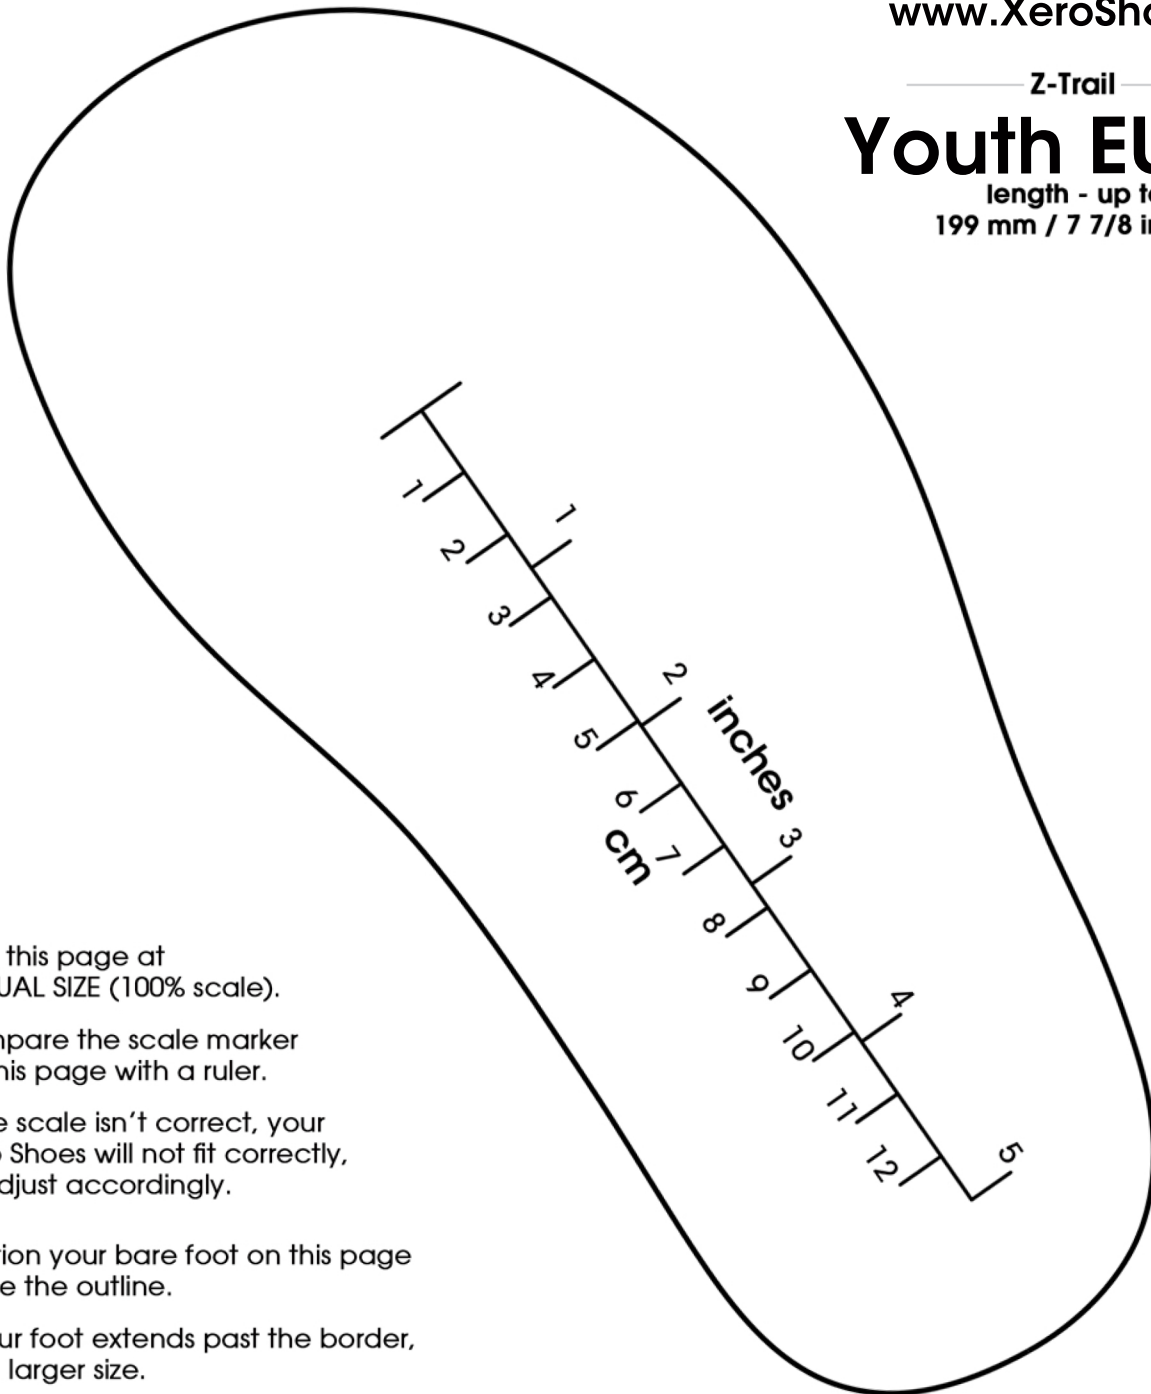

XEROSHOES[®]

Live Life Feet First!

www.XeroShoes.eu

Z-Trail

Youth EU 32

length - up to
199 mm / 7 7/8 inches

1. Print this page at ACTUAL SIZE (100% scale).

Compare the scale marker on this page with a ruler.

If the scale isn't correct, your Xero Shoes will not fit correctly, so adjust accordingly.

2. Position your bare foot on this page inside the outline.

If your foot extends past the border, try a larger size.

If there is more than 6mm (1/4") of space past your heel and the front of your toes, try a smaller size.

For more information about measuring and sizing, visit: www.XeroShoes.eu/fit

Questions? Need help? Email us at support@xeroshoes.eu