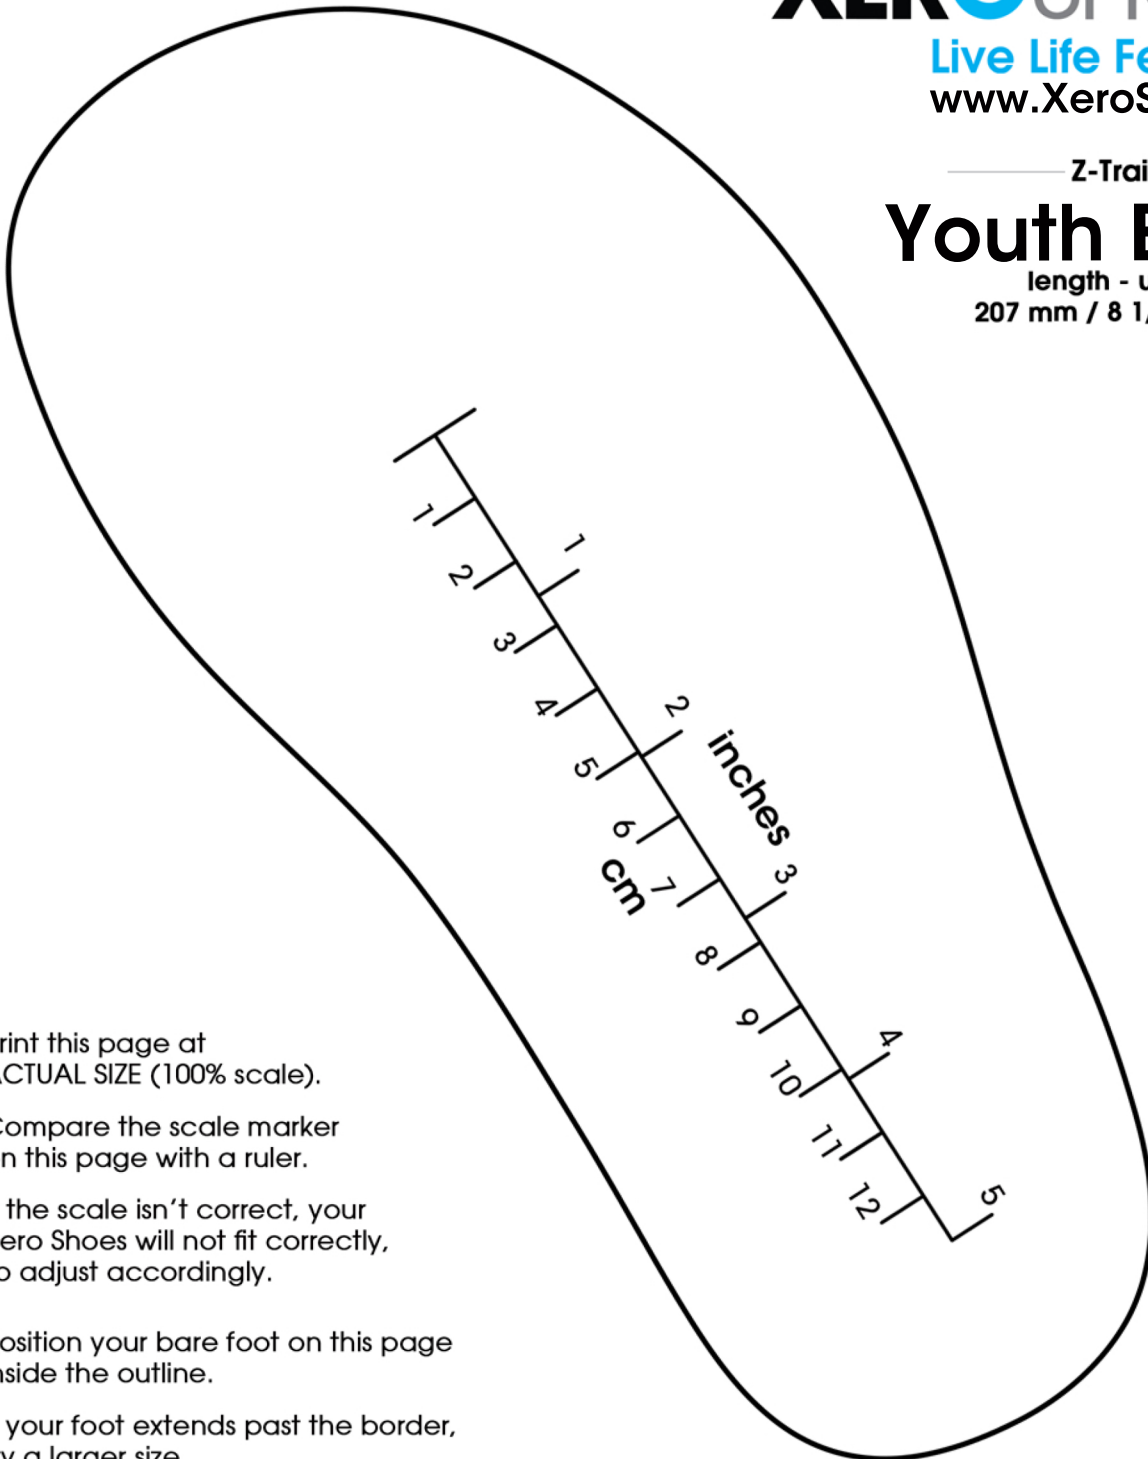

XERO SHOES[®]

Live Life Feet First!

www.XeroShoes.eu

Z-Trail

Youth EU 33

length - up to
207 mm / 8 1/8 inches

1. Print this page at ACTUAL SIZE (100% scale).

Compare the scale marker on this page with a ruler.

If the scale isn't correct, your Xero Shoes will not fit correctly, so adjust accordingly.

2. Position your bare foot on this page inside the outline.

If your foot extends past the border, try a larger size.

If there is more than 6mm (1/4") of space past your heel and the front of your toes, try a smaller size.

For more information about measuring and sizing, visit: www.XeroShoes.eu/fit

Questions? Need help? Email us at support@xeroshoes.eu