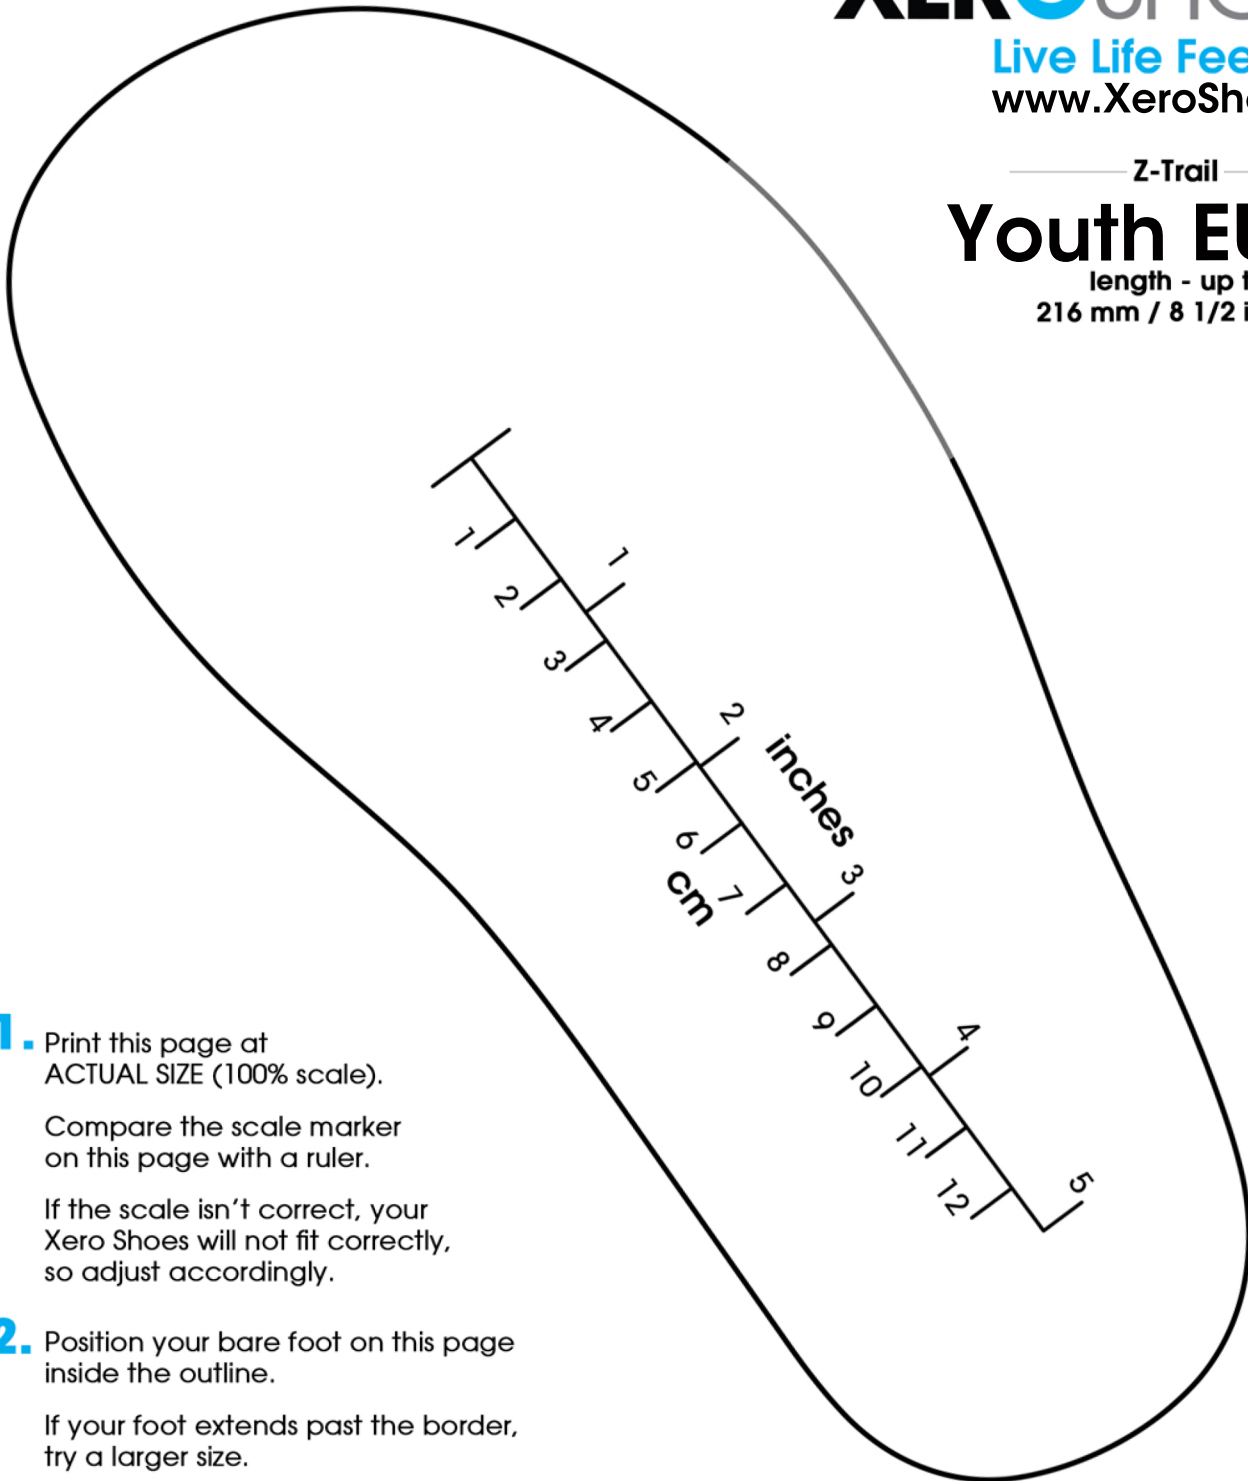

**XERO** SHOES<sup>®</sup>

Live Life Feet First!

[www.XeroShoes.eu](http://www.XeroShoes.eu)

Z-Trail

**Youth EU 34**

length - up to  
216 mm / 8 1/2 inches

1. Print this page at ACTUAL SIZE (100% scale).

Compare the scale marker on this page with a ruler.

If the scale isn't correct, your Xero Shoes will not fit correctly, so adjust accordingly.

2. Position your bare foot on this page inside the outline.

If your foot extends past the border, try a larger size.

If there is more than 6mm (1/4") of space past your heel and the front of your toes, try a smaller size.

For more information about measuring and sizing, visit: [www.XeroShoes.eu/fit](http://www.XeroShoes.eu/fit)