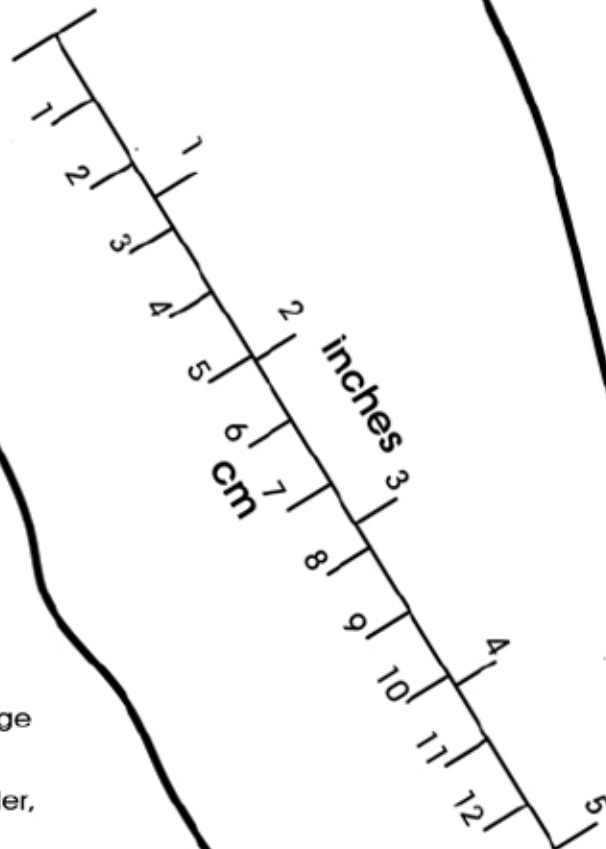

Z-Trek

Z-Trail - Naboso

XERO SHOES

Live Life Feet First!

Z-Trek / Z-Trail / Naboso
Women's EU 35.5

length - up to
223 mm / 8 7/8 inches

Remember, you can trim the toe area of your Z-Trek to match your foot shape.

1. Print this page at ACTUAL SIZE (100% scale).

Compare the scale marker on this page with a ruler.

If the scale isn't correct, your Xero Shoes will not fit correctly, so adjust accordingly.

2. Position your bare foot on this page inside the outline.

If your foot extends past the border, try a larger size.

If there is more than 1/4" (6mm) of space past your heel and the front of your toes, try a smaller size.

If this is too narrow, try a "men's" size.