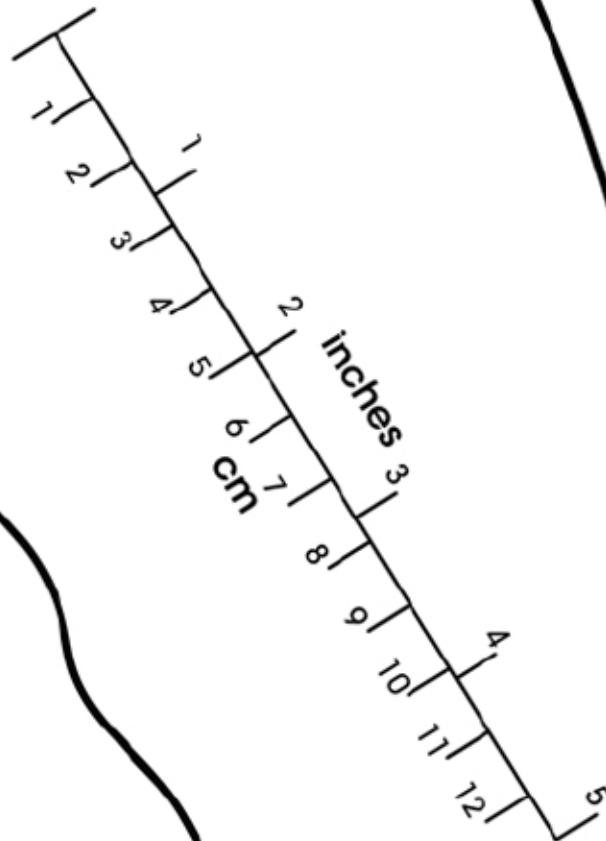

Z-Trek

Z-Trail - Naboso

**XERO**SHOES<sup>®</sup>

Live Life Feet First!

Z-Trek / Z-Trail / Naboso

**Men's EU 41**

Foot length - up to  
256 mm / 10 1/8 inches

Remember, you can trim the toe area of your Z-Trek to match your foot shape.

1. Print this page at ACTUAL SIZE (100% scale).

Compare the scale marker on this page with a ruler.

If the scale isn't correct, your Xero Shoes will not fit correctly, so adjust accordingly.

2. Position your bare foot on this page inside the outline.

If your foot extends past the border, try a larger size.

If there is more than 1/4" (6mm) of space past your heel and the front of your toes, try a smaller size.

If this is much too wide, try a "women's" size.